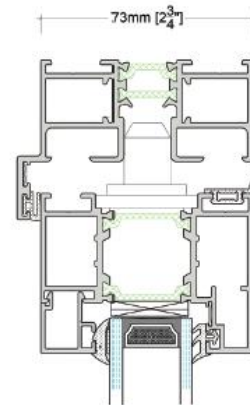

# Aluminium Bi-Fold Door Specification

Standard threshold detail

Low threshold detail

Head detail

Intermediate detail integrated lock

Outer frame detail with adjustable jambs