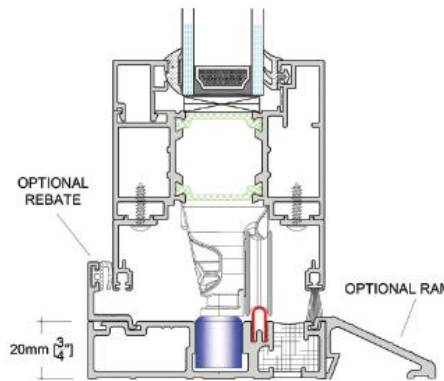

# Aluminium Bi-Fold Door Specification

Standard threshold detail

Low threshold detail

Head detail

Intermediate detail integrated lock

Outer frame detail with adjustable jambs