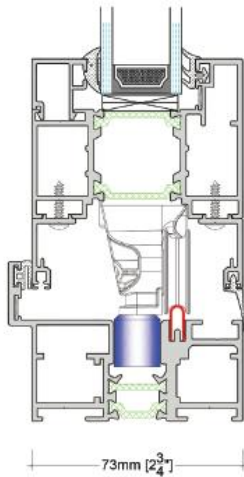

# Aluminium Bi-Fold Door Specification

Standard threshold detail

Low threshold detail

Head detail

Intermediate detail integrated lock

Outer frame detail with adjustable jambs