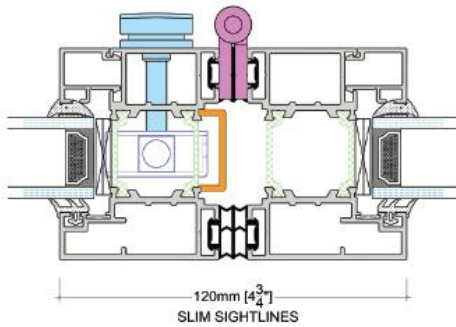

# Aluminium Bi-Fold Door Specification

Standard threshold detail

Low threshold detail

Head detail

Intermediate detail integrated lock

Outer frame detail with adjustable jambs