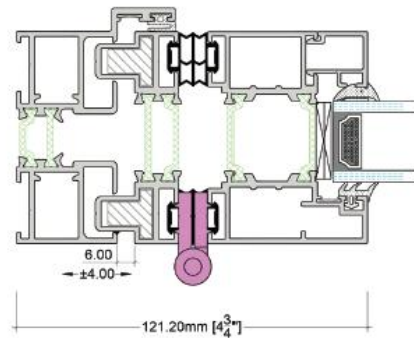

# Aluminium Bi-Fold Door Specification

Standard threshold detail

Low threshold detail

Head detail

Intermediate detail integrated lock

Outer frame detail with adjustable jambs